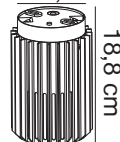

Ø10,4 cm

18,8 cm

Ø12,4 cm

Height (cm): 18.8
Shade diameter (cm): 12.4

Matrix

Item number: 2118006010 Aluminium
EAN: 5704924004445

Packaging unit 3
Material: Aluminium/Plastic
IP54, Class 1 (Earth contact), 230V
E27, Max. 15W, Light source not included
Parallel connection possible